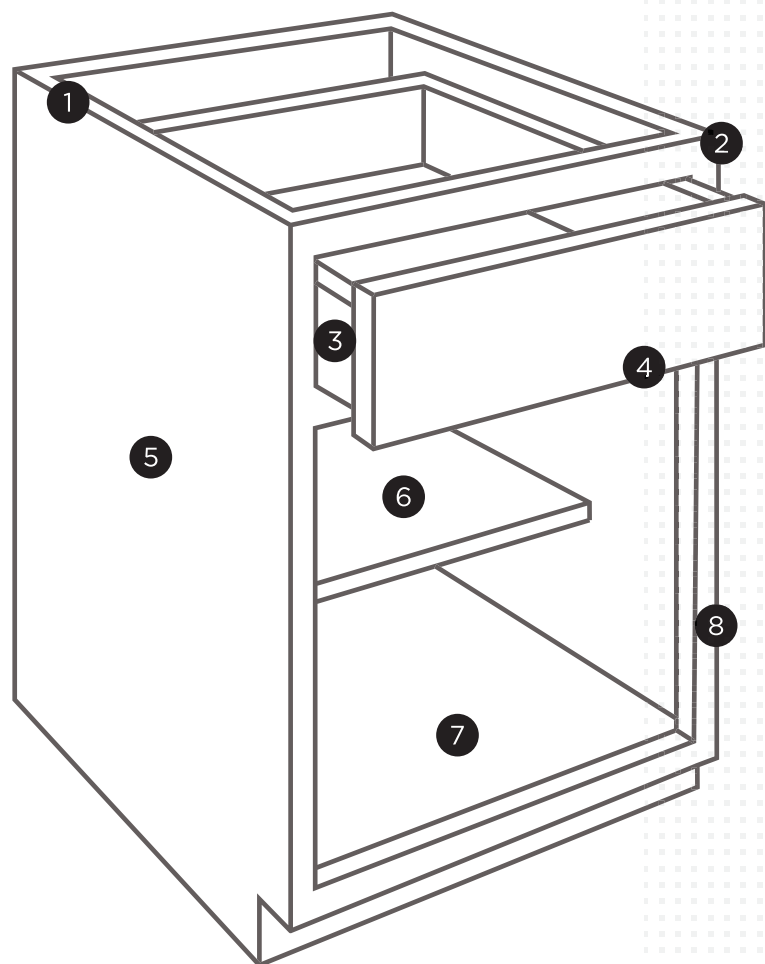

## QUALITY ABOVE

To make things simple, popular features like all-plywood construction and soft-close come standard with every Mantra cabinet.

- 1 1/2" Plywood ends, 3/8" top, back and bottom
- 2 3/4" Hardwood frame, doors and drawer fronts
- 3 5/8" Solid wood dovetail drawer box
- 4 Soft-closing, under-mount, full-extension drawer guides
- 5 Matching exterior
- 6 3/4" Natural plywood adjustable shelves
- 7 Natural interior
- 8 Soft-closing, 6-way adjustable hinges